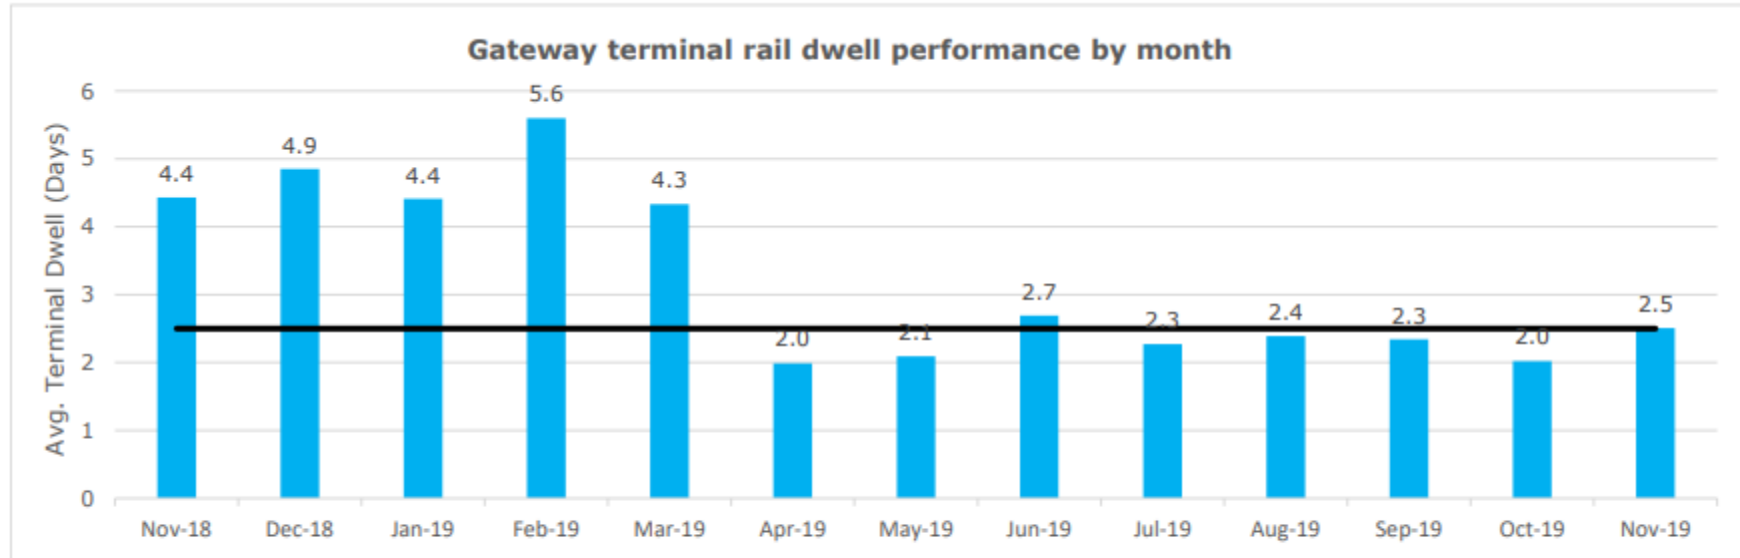

# DELTAPORT RAIL ON-DOCK DWELL TIME

## CP's On Dock Dwell Time at Deltaport

# PORT OF VANCOUVER RAIL ON-DOCK DWELL TIME

Note: Gateway dwell times are measured based on completed trips only. Containers remaining on dock or currently in transit are not included in this measure.