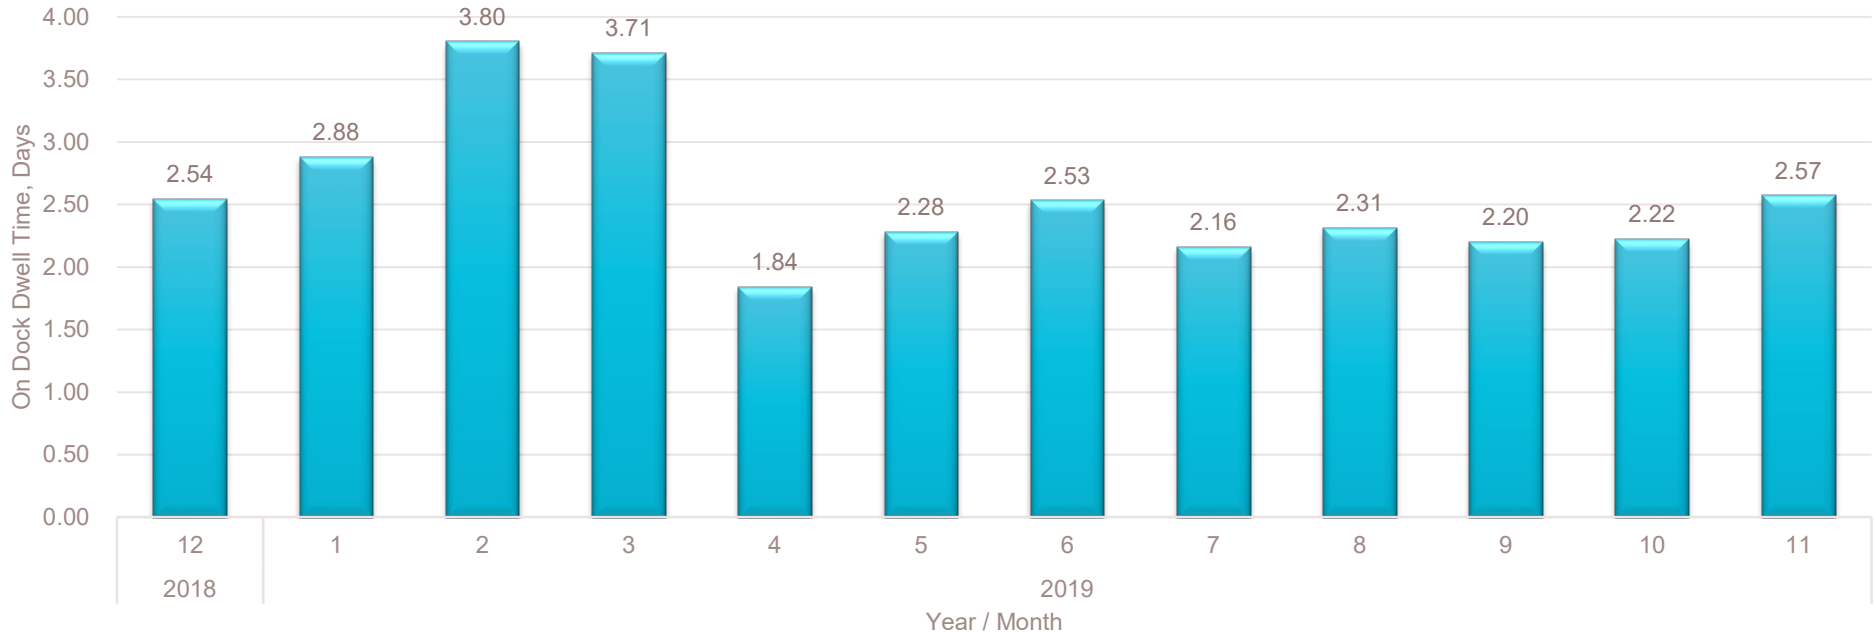

# DELTAPORT RAIL ON-DOCK DWELL TIME

## CP's On Dock Dwell Time at Deltaport

# PORT OF VANCOUVER RAIL ON-DOCK DWELL TIME

Note: Gateway dwell times are measured based on completed trips only. Containers remaining on dock or currently in transit are not included in this measure.